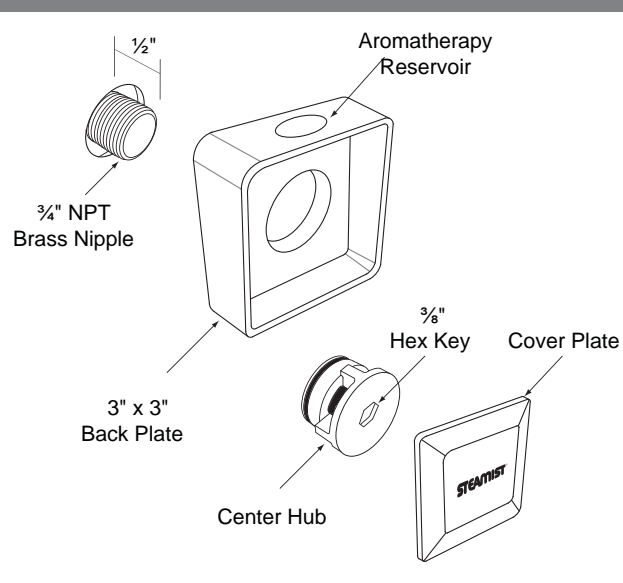

3199-BN - Brushed Nickel

3199-AB - Antique Brass

3199-PB - Polished Brass

3199-PG - Polished Gold

3199-ORB - Oil Rubbed Bronze

3199 Steamhead

Notes

Installation Notes

Steamline - 3/4" Copper or Brass NPT male thread.

Rough-in Notes

Steamline should protrude 1/2" from finished surface.

Steamhead to be mounted 18" above the finished floor or 6" above the rim of the tub and as far from the seating area as possible.