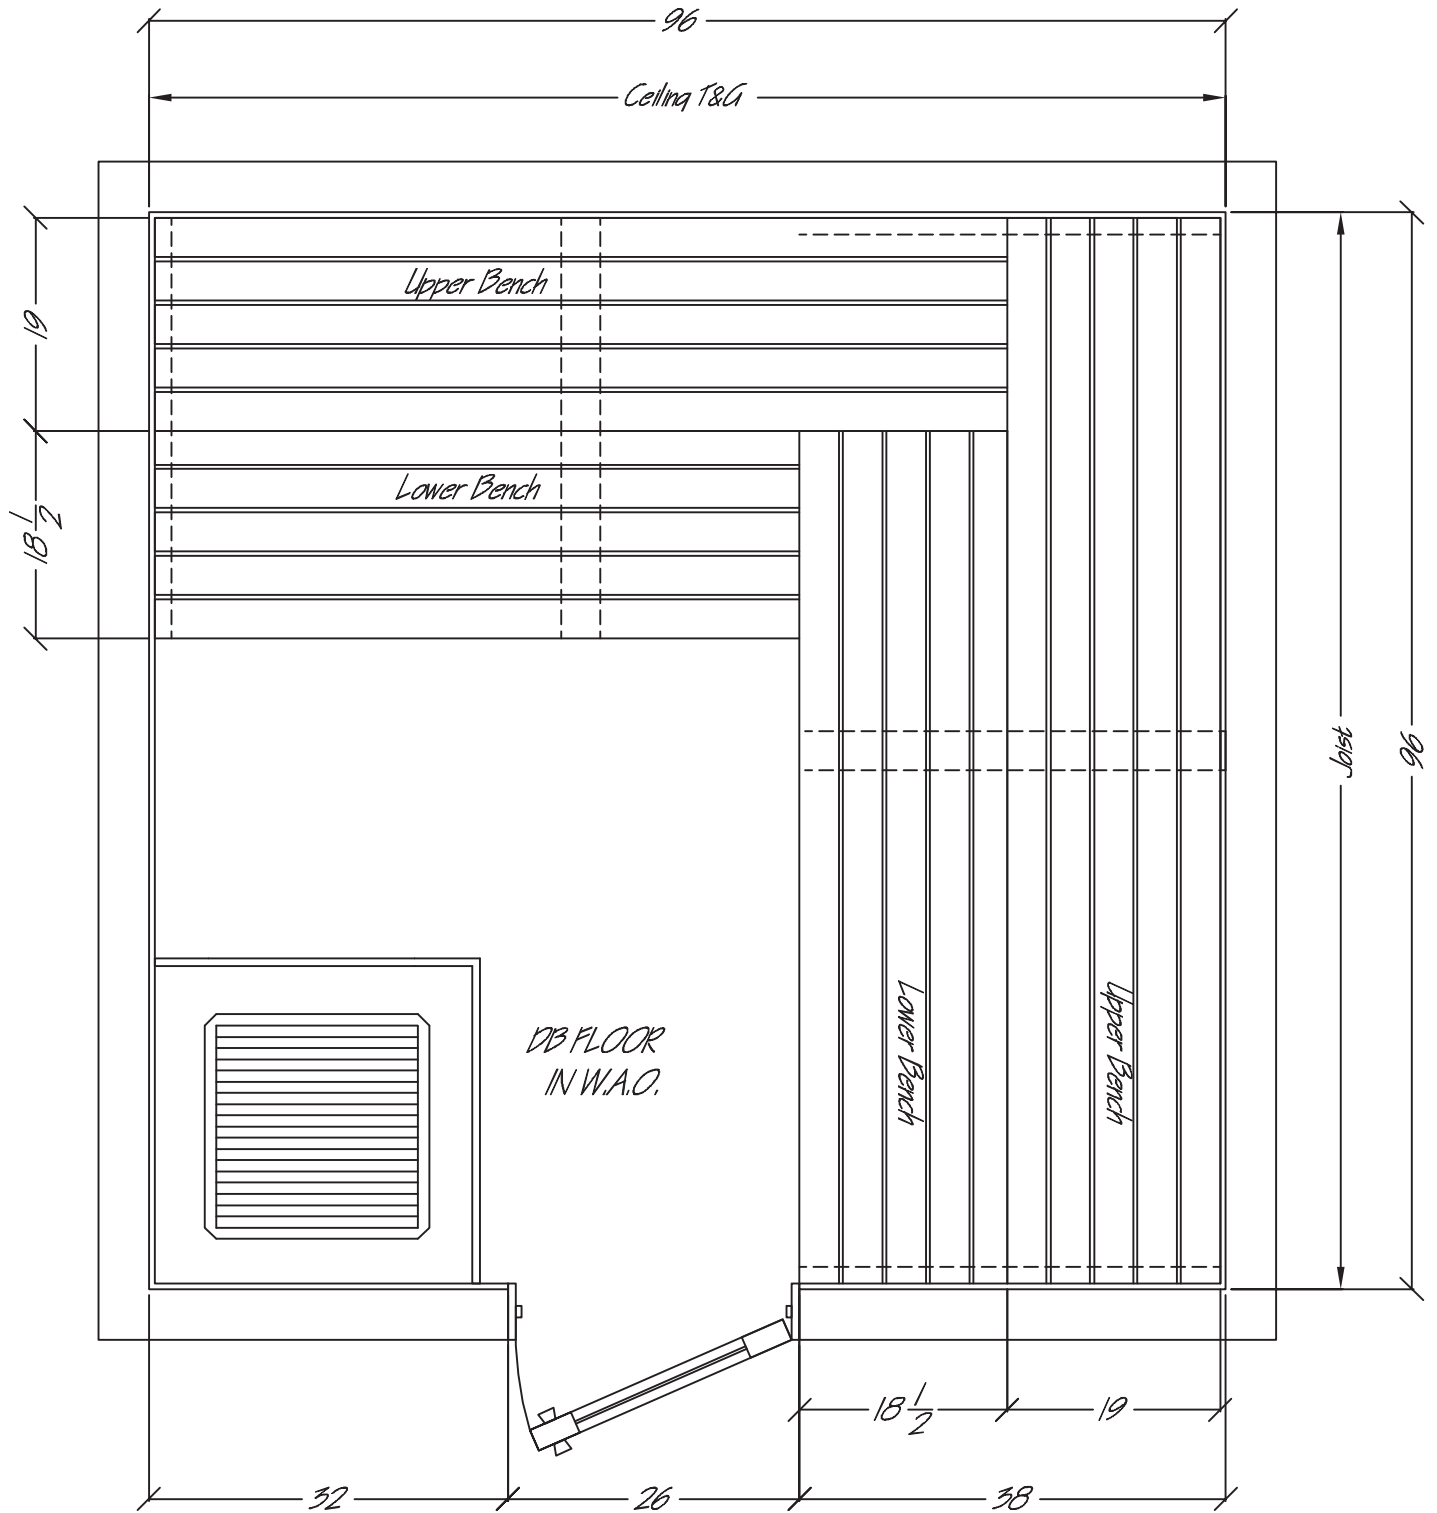

Ceiling Height, 84"

Note: Cedar T&G to be applied horizontally
Standard benches are 19" wide
R.O. = 26" x 82", Jamb = 5"

Pre-Cut Sauna 8x8
----- Indicates Bench Supports

Drawing # PC88