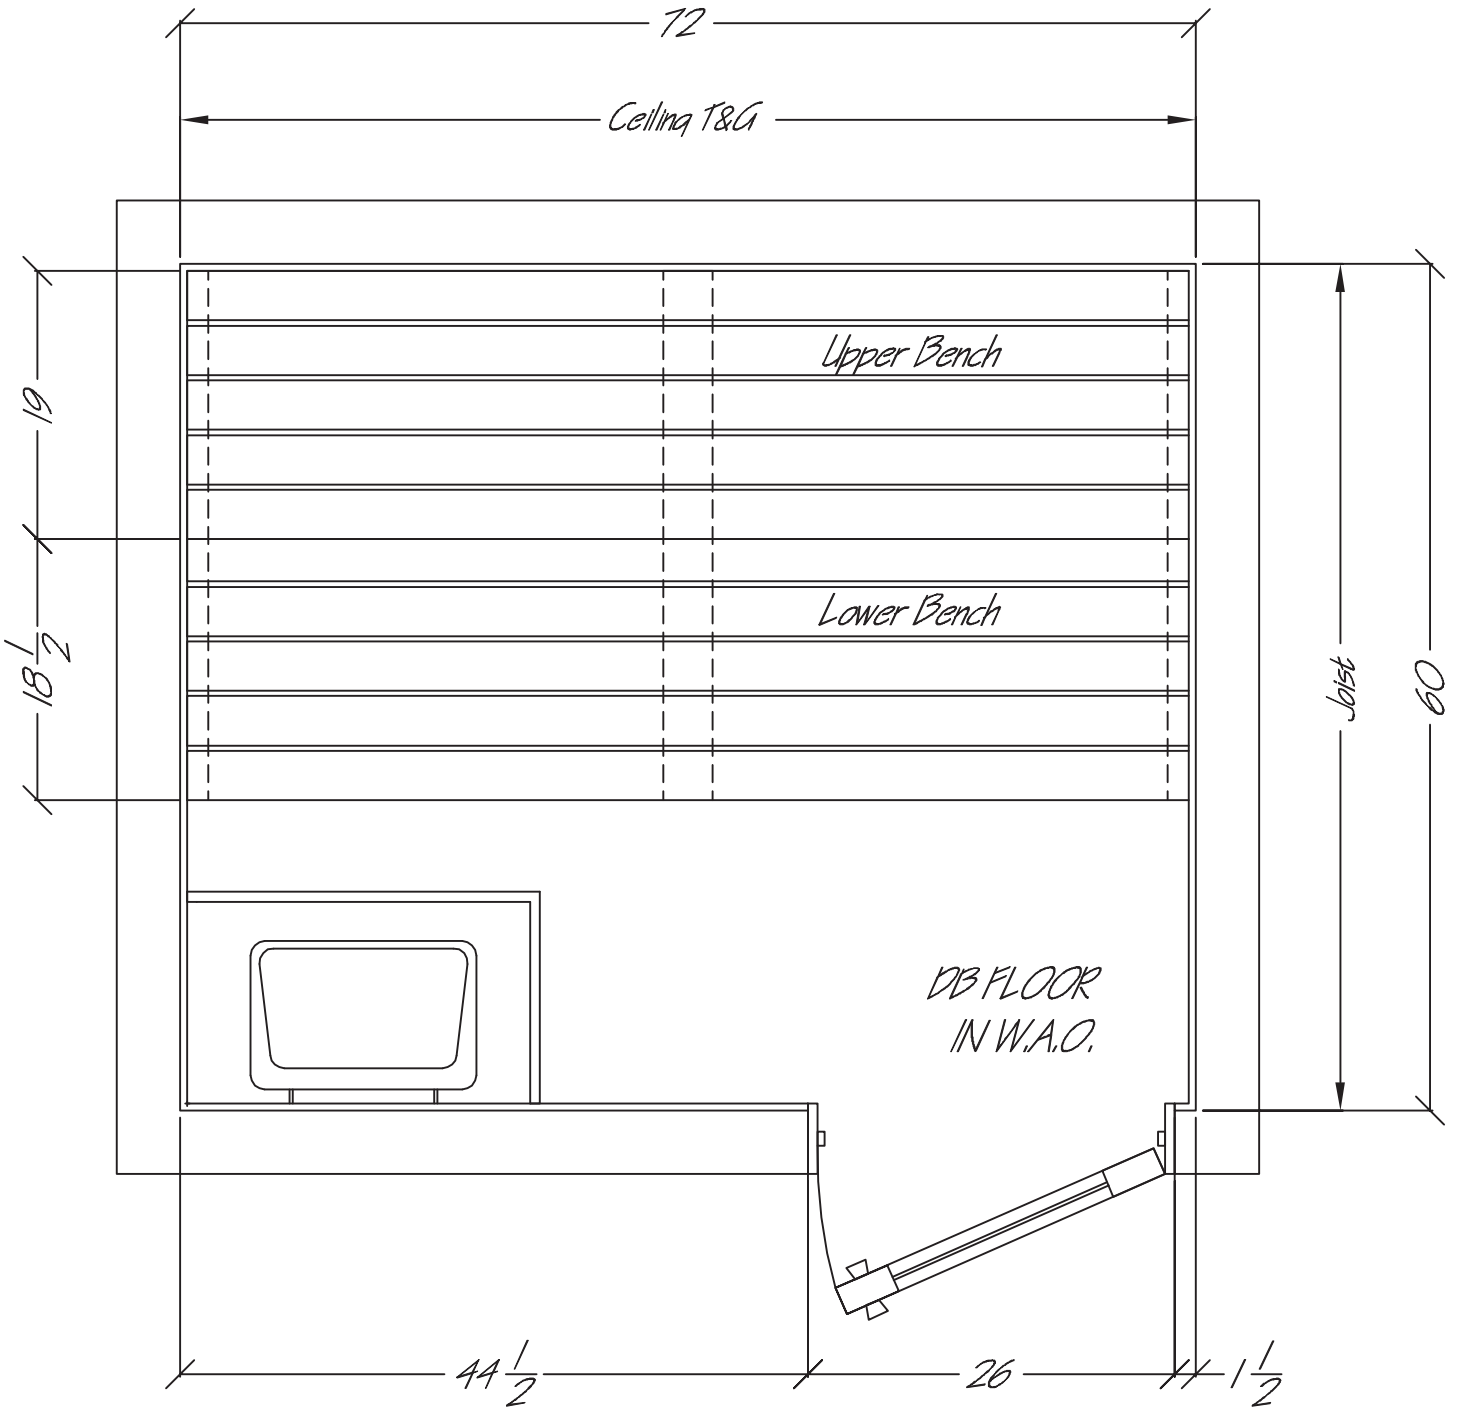

Ceiling Height, 84"

Note: Cedar T&G to be applied horizontally
Standard benches are 19" wide
R.O. = 26" x 82", Jamb = 5"

Pre-Cut Sauna 5x6
----- Indicates Bench Supports

Drawing # PC56