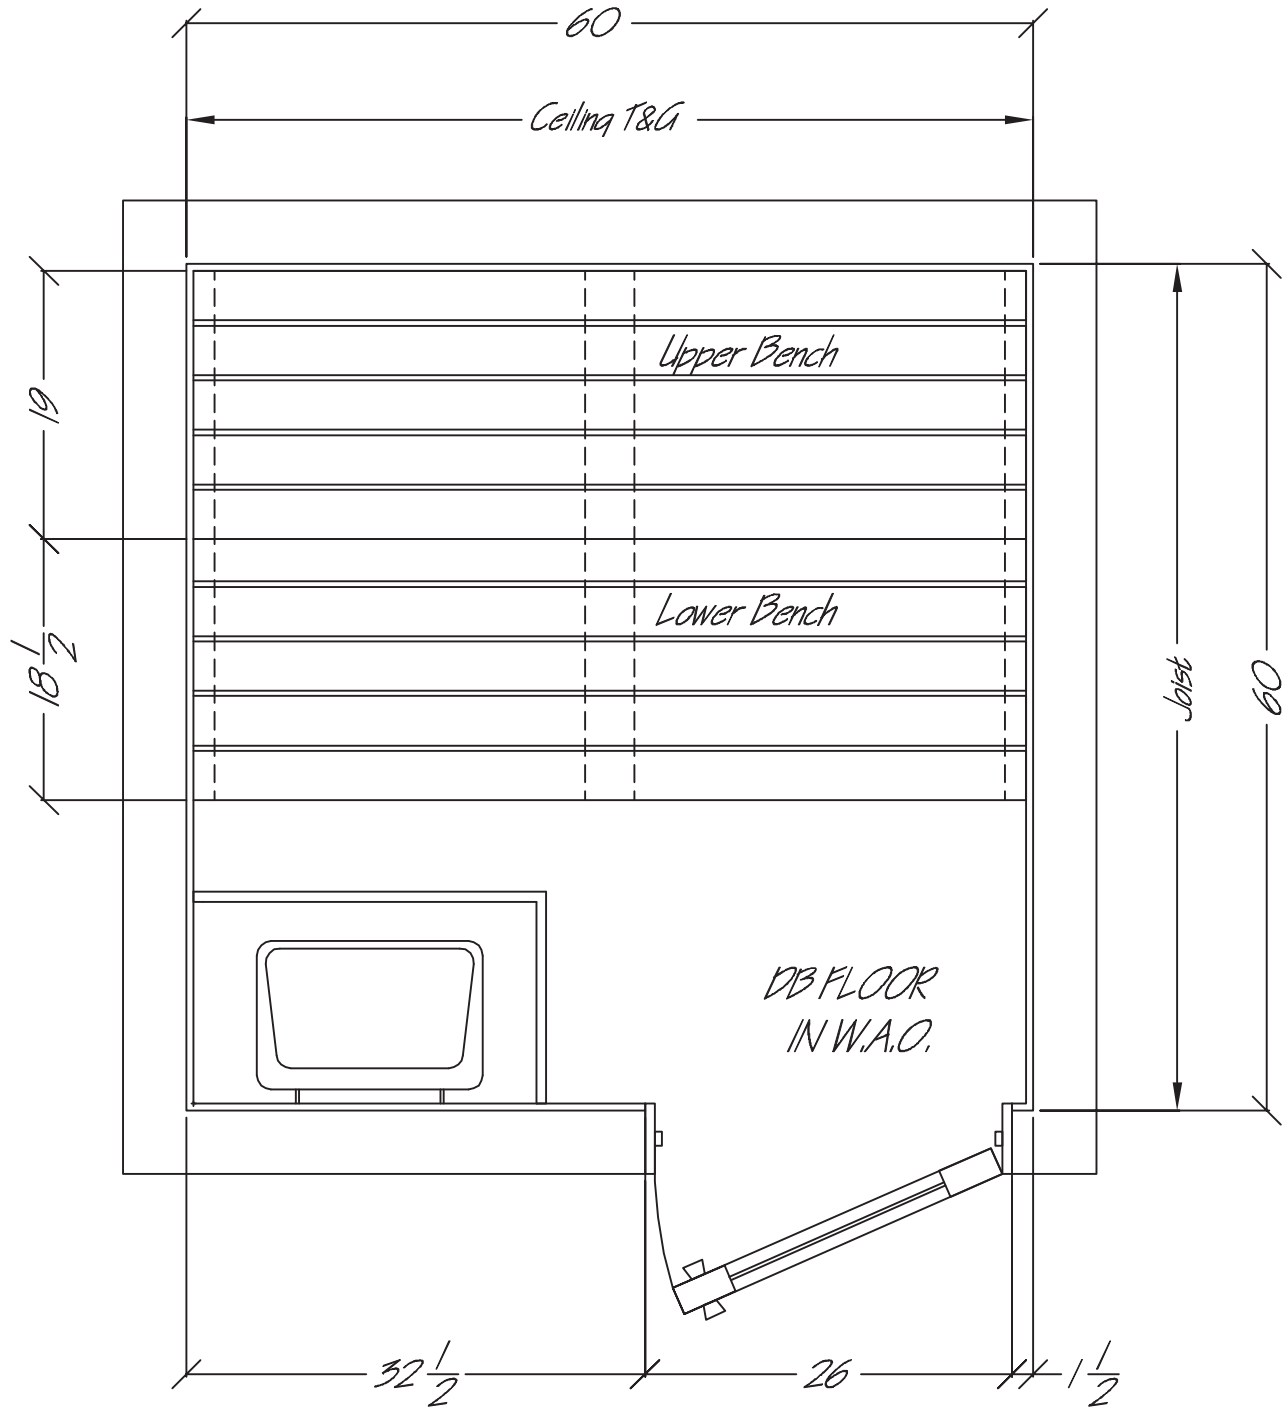

Ceiling Height, 84"

Note: Cedar T&G to be applied horizontally  
Standard benches are 19" wide  
R.O. = 26" x 82", Jamb = 5"

Pre-Cut Sauna 5x5  
----- Indicates Bench Supports

Drawing # PC55