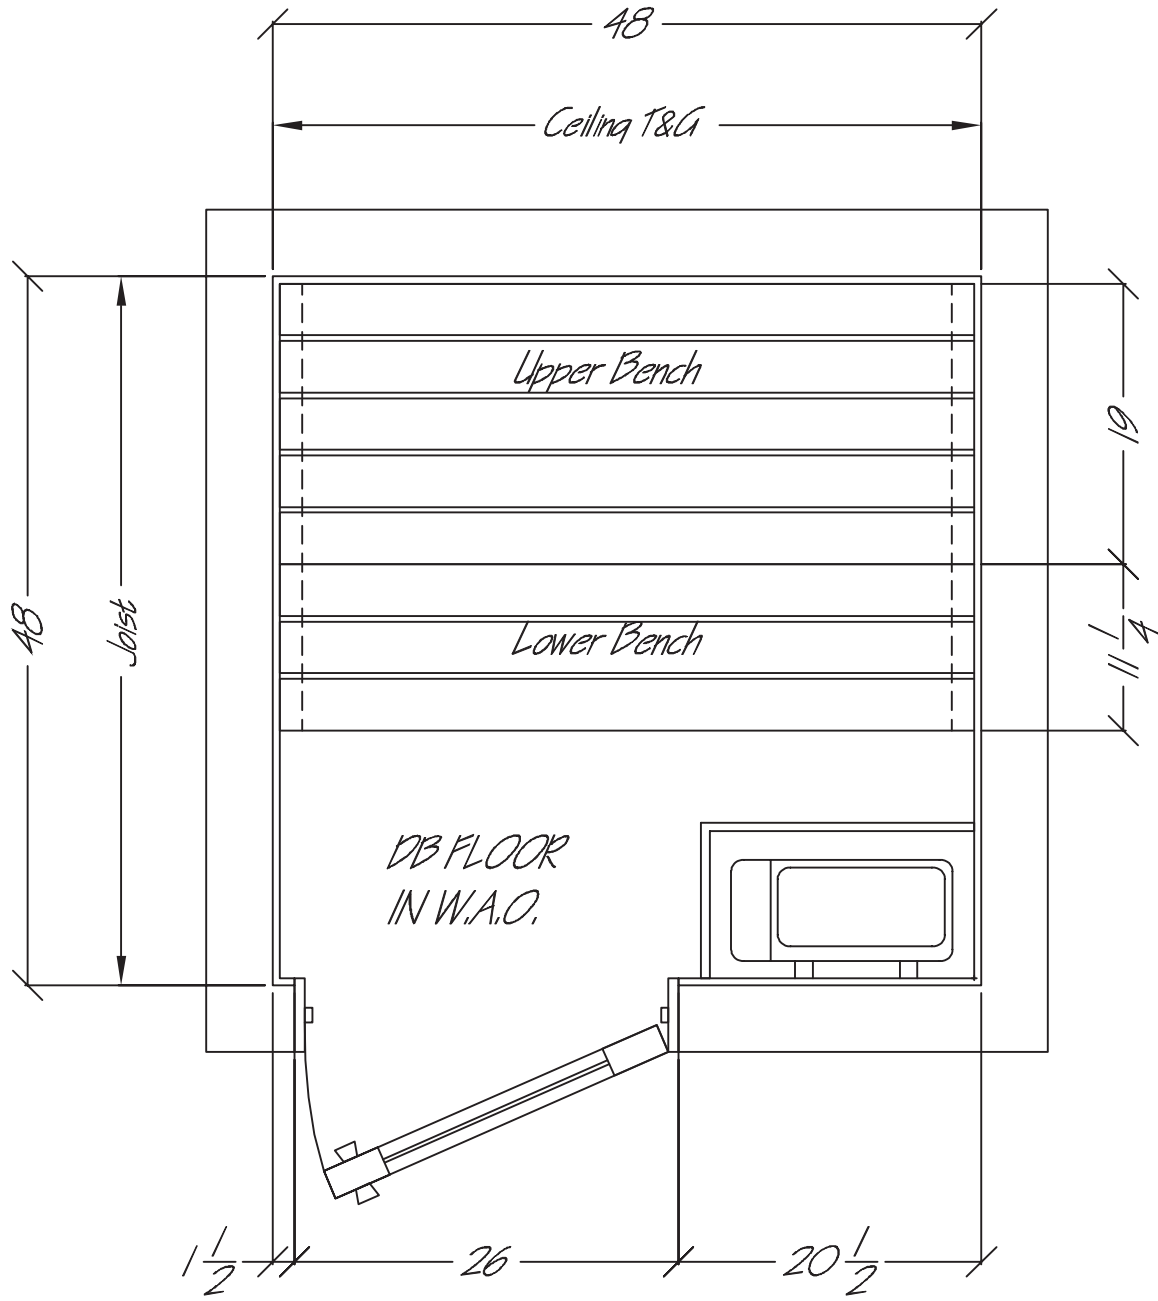

Ceiling Height, 84"

Note: Cedar T&G to be applied horizontally  
Standard benches are 19" wide  
R.O. = 26" x 82", Jamb = 5"

Pre-Cut Sauna 4x4  
----- Indicates Bench Supports

Drawing # PCAA