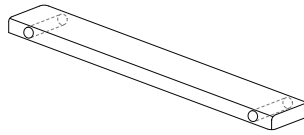

Parts List for SBS-101 Tilt-Up Seats

Bracket Hinge Pin

002-2200
\$14.00

Wall Bracket

002-2201
\$53.00

Screw 3.25"L for Wall Bracket

002-2202
\$3.00

Plastic Anchor for Wall Bracket Screw

002-2203
\$2.00

Wood Slat W/Thru Hole

002-2204
\$58.00

Wood Slat Front

002-2205
\$58.00

Screw for Wood Slat

002-2206 - *Stainless Steel*
\$1.00
002-2207 - *Brass*
\$2.00

Rod Cushion W/O Screw