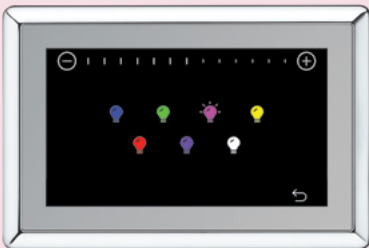

- + High-powered recessed LED light fixture - 4.25" diameter
- + Natural white light, equivalent to a 60-watt incandescent bulb

ChromaSense Spa Option with Solid-Brass Trim Ring with Polished Chrome Finish