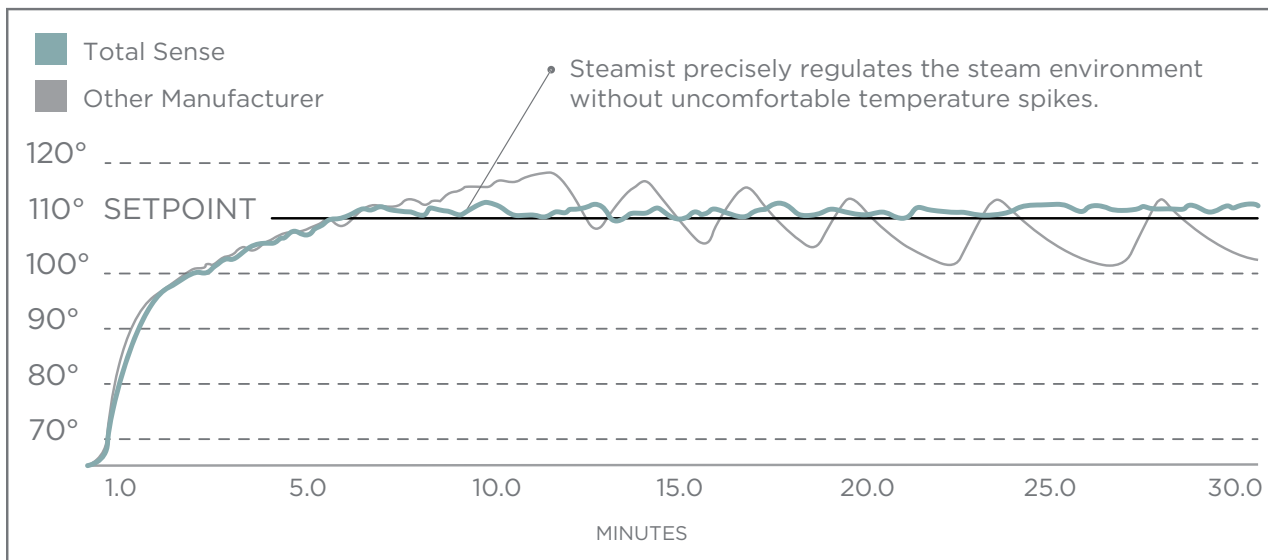

SteadySteam™ Puts Your Comfort on Cruise Control

Your body is very sensitive to temperature changes, so fluctuations of more than a few degrees from your programmed “setpoint” temperature will make your steam experience less enjoyable. With other manufacturers’ systems, temperatures will rise and fall numerous times during a steam session, which means you won’t stay comfortable. Steamist’s Total Sense™ Steam Generators combine with the 550, 450 or 250 digital control to deliver the consistent comfort of SteadySteam. Once the system reaches your setpoint, the temperature will cruise consistently within your comfort zone.

PRECISION: THE TOTAL SENSE STEAM GENERATOR

Modulating design enables precise adjustments to steam output, resulting in SteadySteam...a consistent, comfortable steam shower temperature.

PATENTED DUAL SENSOR TECHNOLOGY

The 550, 450 and 250 controls all have dual-temperature sensors. Steamist’s patented sensor design delivers extremely accurate readings to smoothly regulate the steam shower environment.